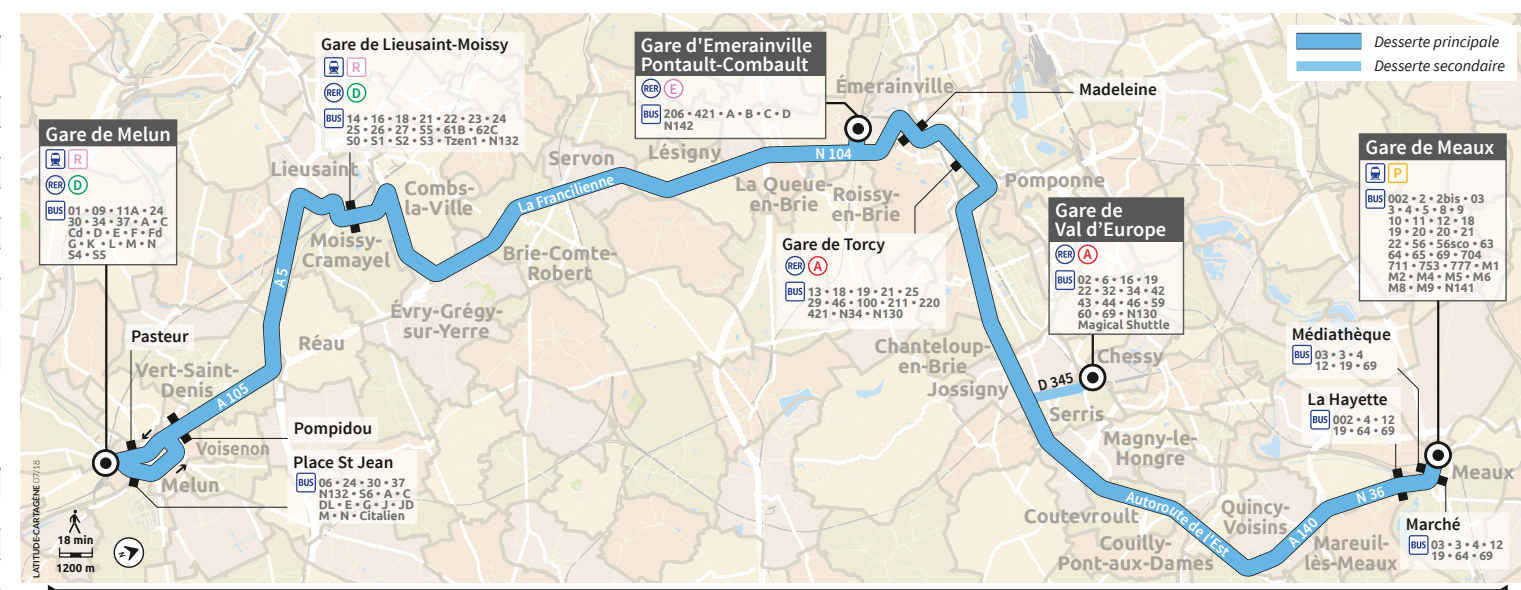

Seine-et-Marne, un Département mobilisé pour tous les Seine-et-Marnais.

La Seine-et-Marne est forte d'une croissance démographique parmi les plus dynamiques de France...

Pour garantir l'accès à tous ces pôles d'attractivité, le Département soutient le développement d'une offre de transports variée, adaptée à son territoire :

- Développement des lignes de bus Express,
  • Renfort du transport à la demande,
  • Appui à la création de stations de covoiturage et de parking relais,
  • Soutien à l'amélioration du réseau ferré,
  • Entretien et modernisation du réseau routier.

seine-et-marne.fr

POURQUOI VALIDER MON TITRE DE TRANSPORT ?

...Alors que je paie mon abonnement !

1. VOUS VALIDEZ

2. NOUS COLLECTONS LES DONNÉES SUR LE TRAFIC

3. NOUS ADAPTONS L'OFFRE EN FONCTION DE VOS BESOINS

La validation permet d'avoir une connaissance du nombre de voyageurs et ainsi d'agir directement sur votre confort et votre sécurité.

Bus Express 18 GARE DE MEAUX -> GARE DE MELUN

Du lundi au vendredi

Table of bus departure times from Meaux to Melun for days Monday to Friday.

Du lundi au vendredi (...suite des horaires)

Table of bus departure times from Meaux to Melun, continuing from the previous table.

Le samedi

Table of bus departure times from Meaux to Melun for Saturdays.

Le dimanche et jours fériés

Table of bus departure times from Meaux to Melun for Sundays and public holidays.

Bus Express 18 GARE DE MELUN -> GARE DE MEAUX

À SAVOIR

Les liaisons internes à Melun sont assurées exclusivement par le réseau MELIBUS.

LÉGENDES

Ne circule pas l'été du 1er juillet au 25 août 2019

Forfaits & tickets à valider à chaque voyage

Anavigo un service île de France mobilités

Les forfaits Navigo

- Pour tous: Navigo annuel, Navigo mois, Navigo semaine
  Jeunes: Imagine R Étudiant, Imagine R Scolaire, Gratuité Jeunes en insertion
  Tarifs réduits et gratuité: Navigo gratuité, Navigo Solidarité mois, Navigo Solidarité semaine, Améthyste

Commandez et rechargez votre passe Navigo selon vos besoins et votre profil sur navigo.fr, aux guichets et dans les agences des transporteurs (RATP, SNCF, Optile).

Les tickets

Disponibles en gares, stations et agences :

Ticket t+

À l'unité ou en carnet de 10 tickets, tarif réduit (valable pour les 4 à 10 ans, les titulaires de la carte Famille Nombreuse et Navigo Solidarité)

Mobilis

Un ticket journalier pour voyager à volonté dans les zones tarifaires choisies

Paris Visite

Un ticket pour voyager à volonté dans les zones tarifaires choisies pendant 1, 2, 3 ou 5 jours

Ticket Jeunes week-end

Un ticket Journalier pour voyager à volonté dans les zones tarifaires choisies pour les moins de 26 ans

Ticket d'accès à bord

À l'unité, valable pour un trajet en bus