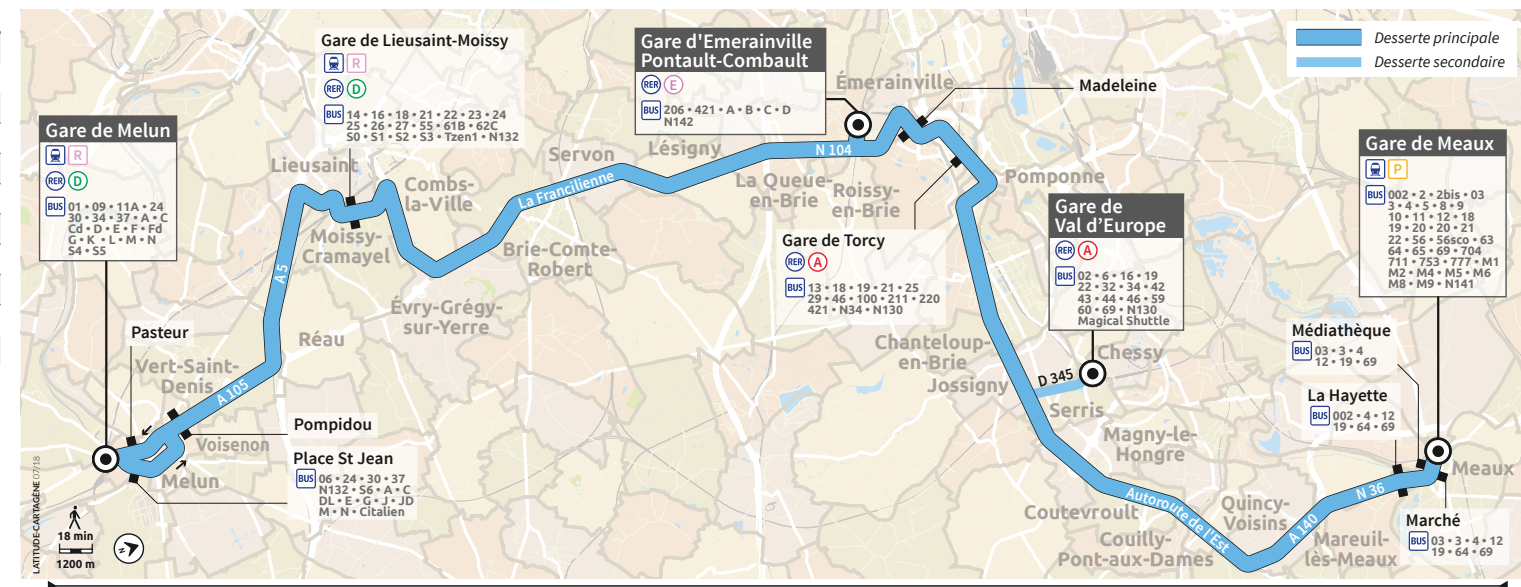

GARE DE MEAUX
← GARE DE MELUN

- → Gare de Meaux
- → Nanteuil-lès-Meaux
- → Gare de Val d'Europe ou Gare de Torcy
- → Lognes
- → Gare de Pontault-
- → Combault
- → Gare de Lieusaint-Moissy
- → Gare de Melun

Informations pratiques
& points de vente

Contact

transdev-idf.com
vianavigo.com
seine-et-marne.fr
TRANSDEV AMV
Rue Jacquard - Z.I.
77400 Lagny-sur-Marne
Tél. : 01 60 07 94 70
Du lundi au vendredi
de 7h à 19h00.

Transdev est membre de l'association Optile

Téléchargez gratuitement l'appli Acceo

Du lundi au vendredi

Table of bus departure times from Melun to Meaux (Monday to Friday). Columns represent departure times from 4:15 to 12:15. Rows represent arrival times at Melun and Meaux.

Du lundi au vendredi (...suite des horaires)

Continuation of bus departure times from Melun to Meaux (Monday to Friday), showing later times from 12:40 to 21:15.

Le samedi

Table of bus departure times from Melun to Meaux (Saturday). Columns represent departure times from 5:30 to 21:00.

Le dimanche et jours fériés

Table of bus departure times from Melun to Meaux (Sunday and public holidays). Columns represent departure times from 5:30 to 21:00.

À SAVOIR

Les liaisons internes à Melun sont assurées exclusivement par le réseau MELIBUS.

LÉGENDES

■ Ne circule pas l'été du 1er juillet au 25 août 2019

Itinéraires, horaires
et info trafic :
préparez tous vos déplacements
en Île-de-France avec